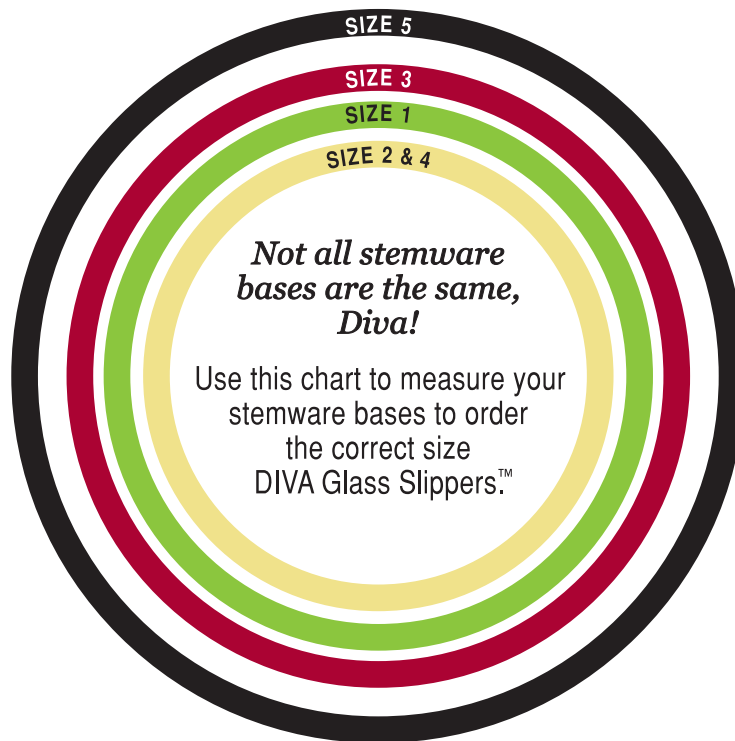

HANDY SIZE CHART

For Wine, Daiquiri, Champagne, Martini Glasses & More

INSTRUCTIONS:

- Print out this page and lay it on a flat surface.
- Place the base of each stemware you wish to dress on the chart above.
- To ensure proper fit of your DIVA Glass Slippers™, the outer edge of the glass base must fit within one of the colored circles—that is the size to order. If the base falls into white space—order next size up.
- You are only measuring the size of the stemware base—DO NOT adjust in any way for allowances:

SIZE 1 Fits most STANDARD stemware bases

SIZE 2 Fits small bases

SIZE 3 Fits LARGE stemware bases—Riedel™, etc.

SIZE 4 Fits smaller stemware bases—think plastics

SIZE 5 Fits LARGER stemware bases—Riedel™, etc.